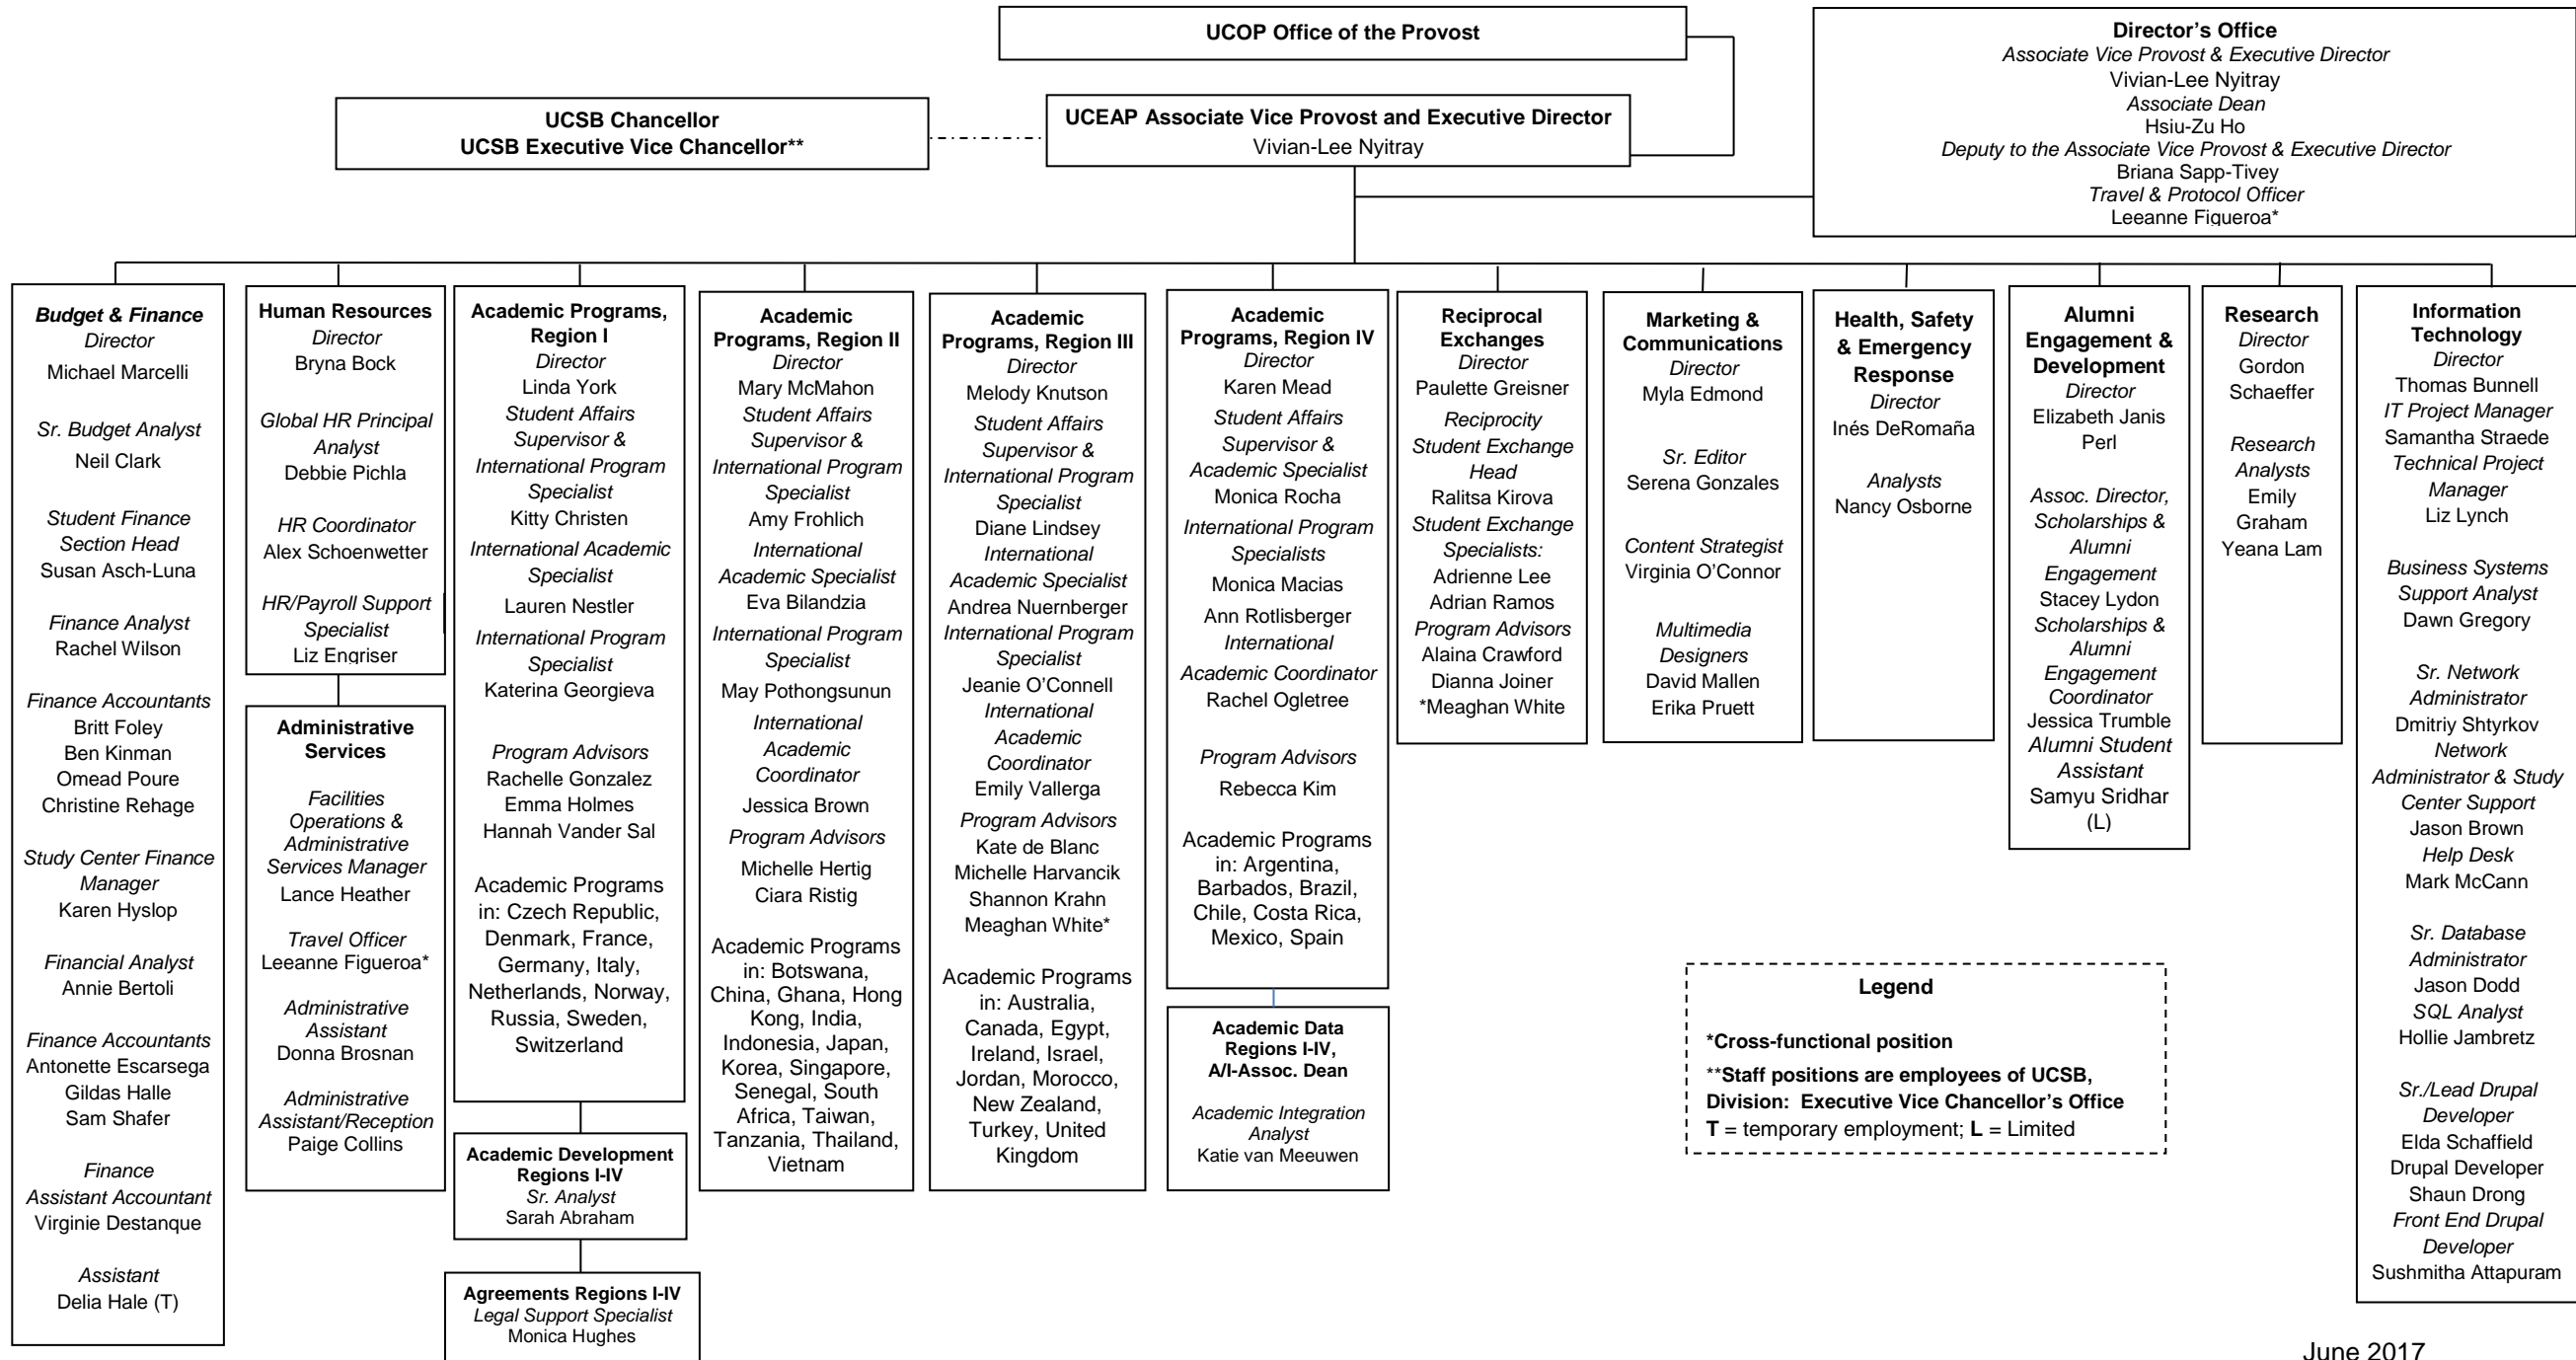

**Systemwide Office Organization Chart**

**Legend**  
 \*Cross-functional position  
 \*\*Staff positions are employees of UCSB,  
 Division: Executive Vice Chancellor's Office  
 T = temporary employment; L = Limited