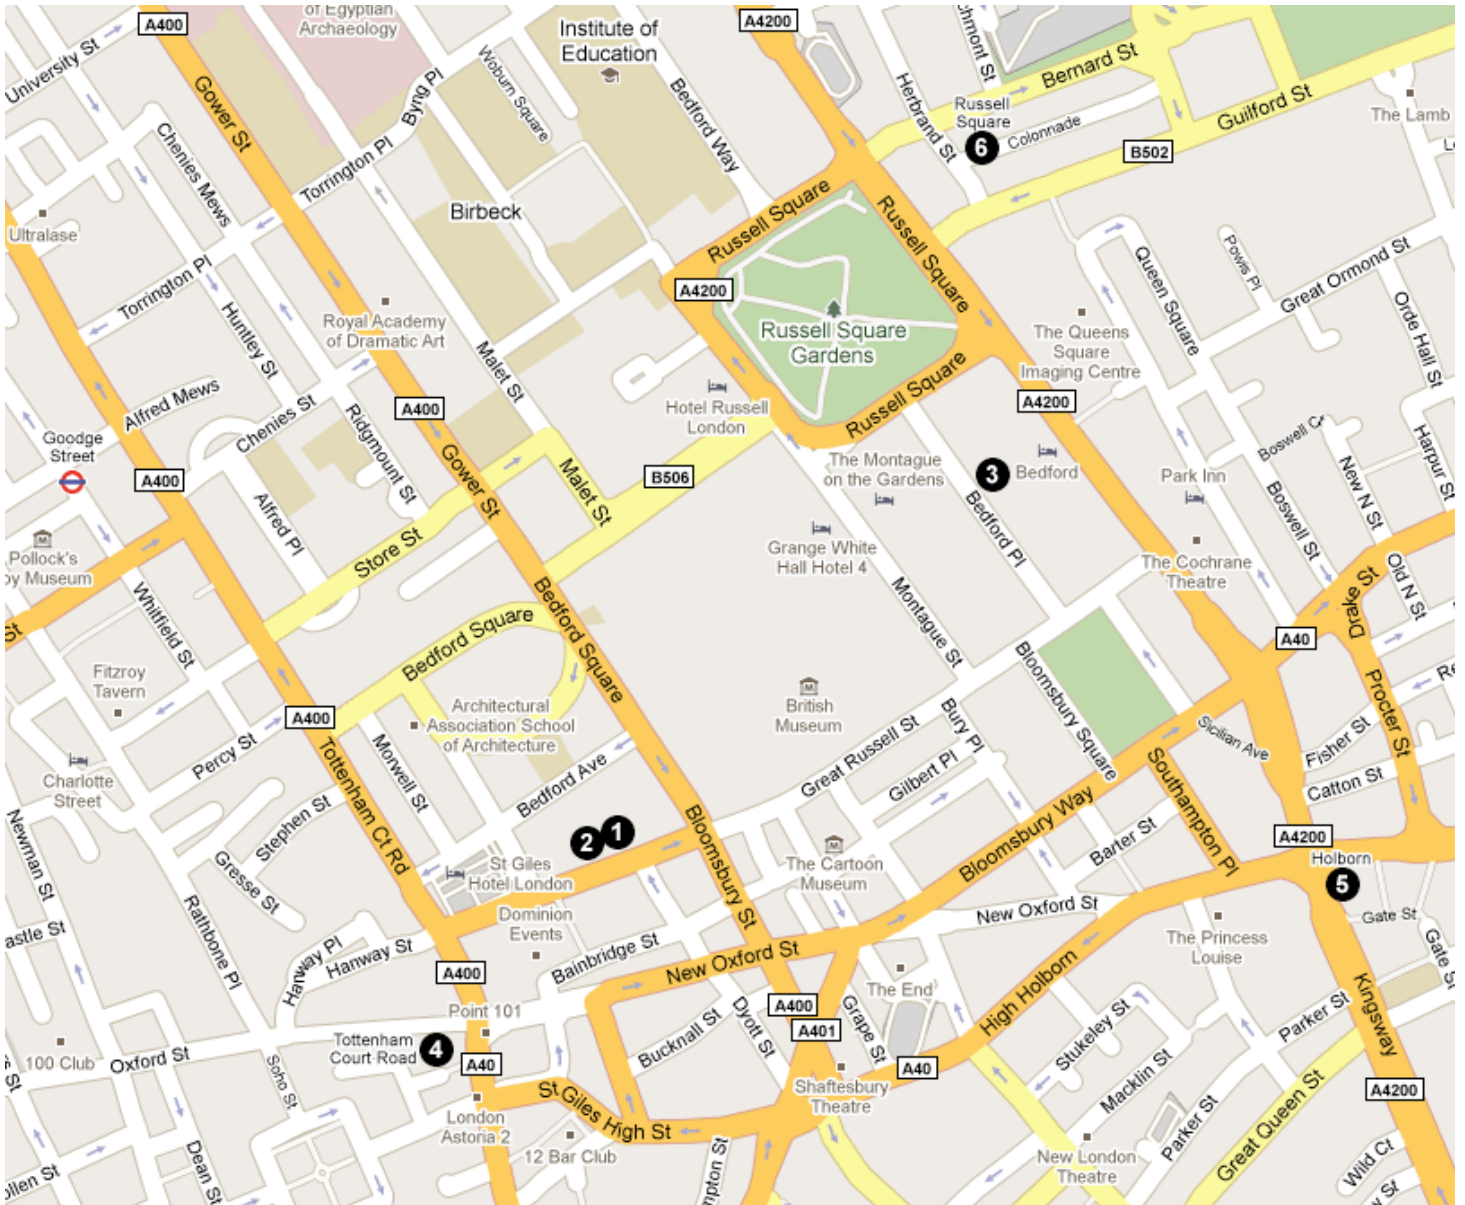

ACCENT Study Center Local Area Map

- | | |
|--|---|
| 1. ACCENT Study Center
100 Great Russell St
London WC1B 3LA | 4. Tottenham Court Road Tube Station
(Central and Northern Lines) |
| 2. FSU Housing
101-103 Great Russell St
London WC1B 3LA | 5. Holborn Tube Station
(Central and Piccadilly Lines) |
| 3. Bedford Place Housing
13-19 Bedford Place
WC1B 5JA | 6. Russell Square Tube Station
(Northern Line) |