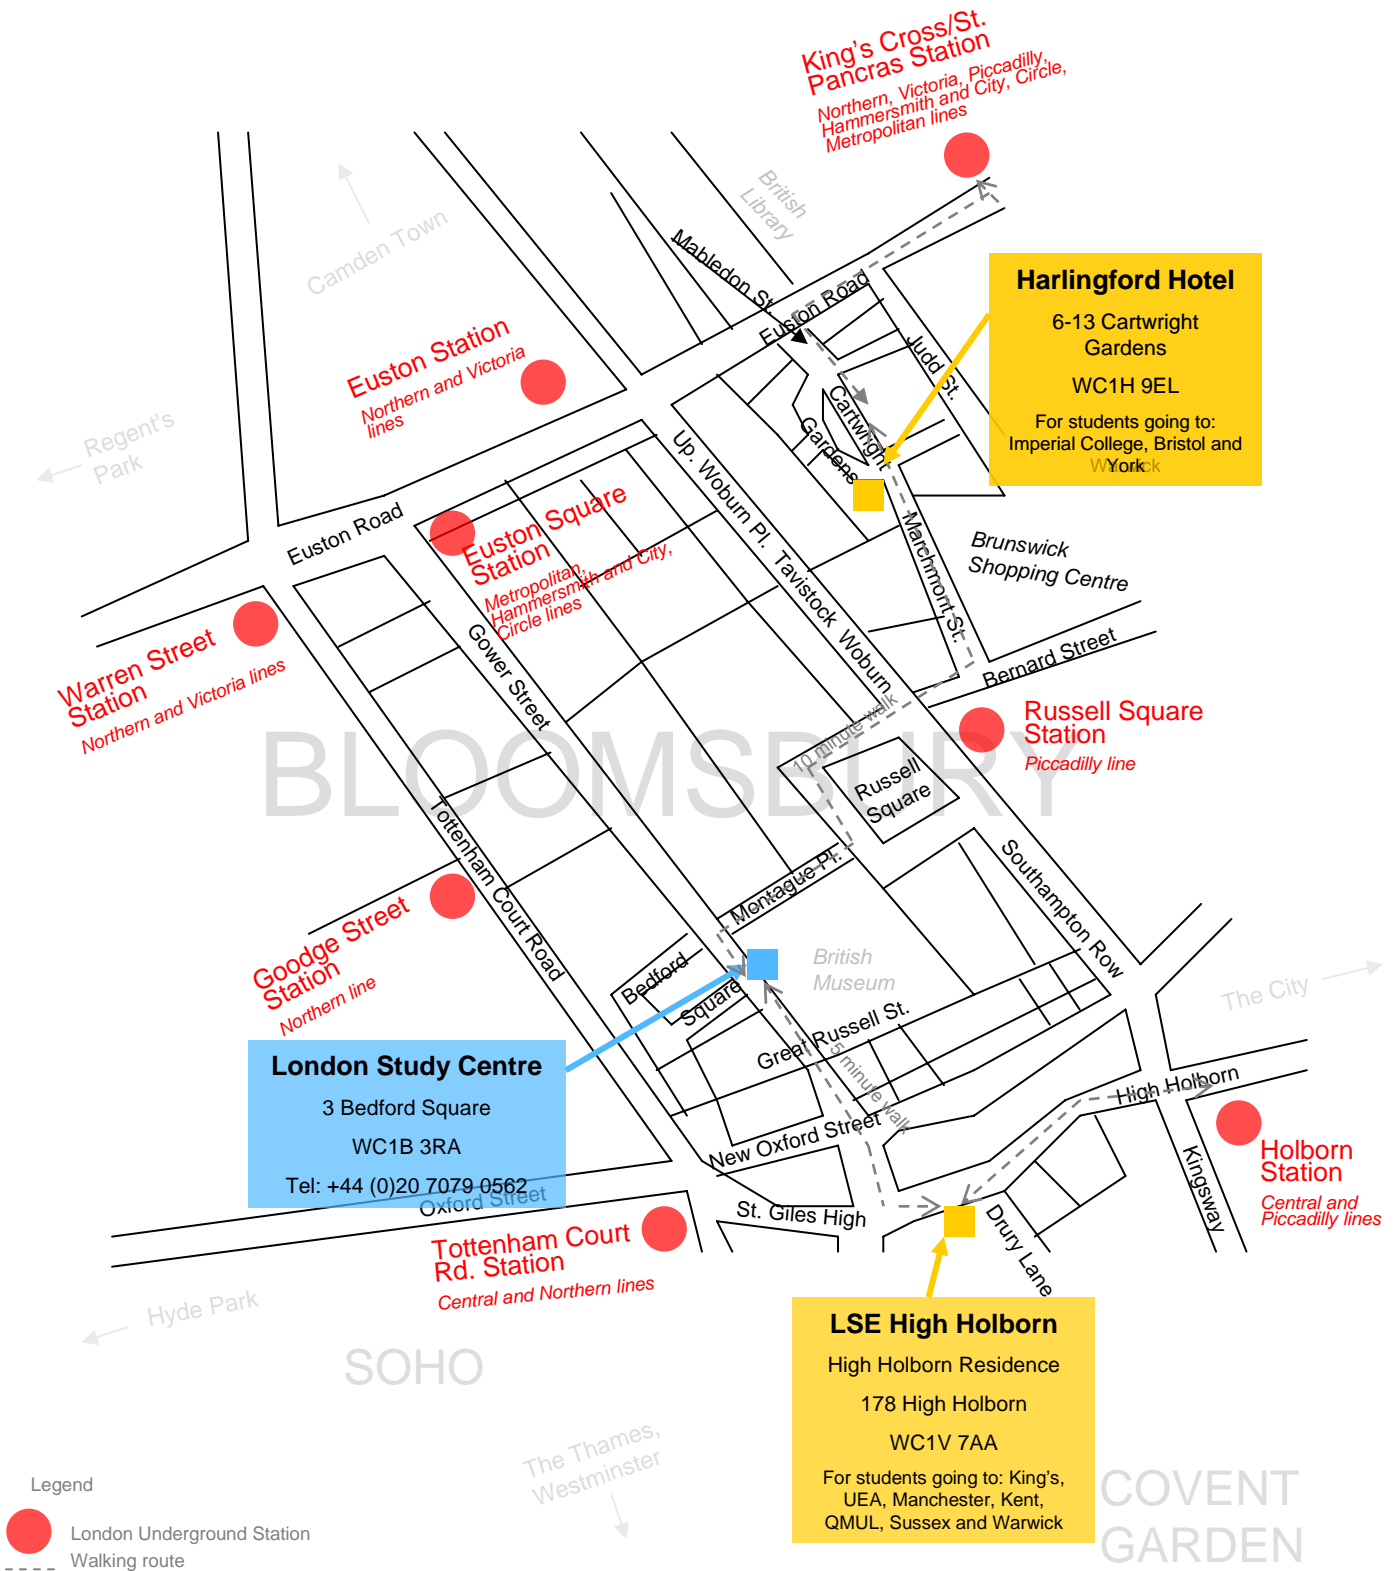

EAP London Orientation Map – Fall 2012

London Study Centre (LSC) is a 5 minute walk from Tottenham Court Road station, and a 10 minute walk from Russell Square, Holborn and Goodge Street stations.

LSE High Holborn Residence is a 5 minute walk from LSC and Harlingford Hotel is a 10 minute walk.