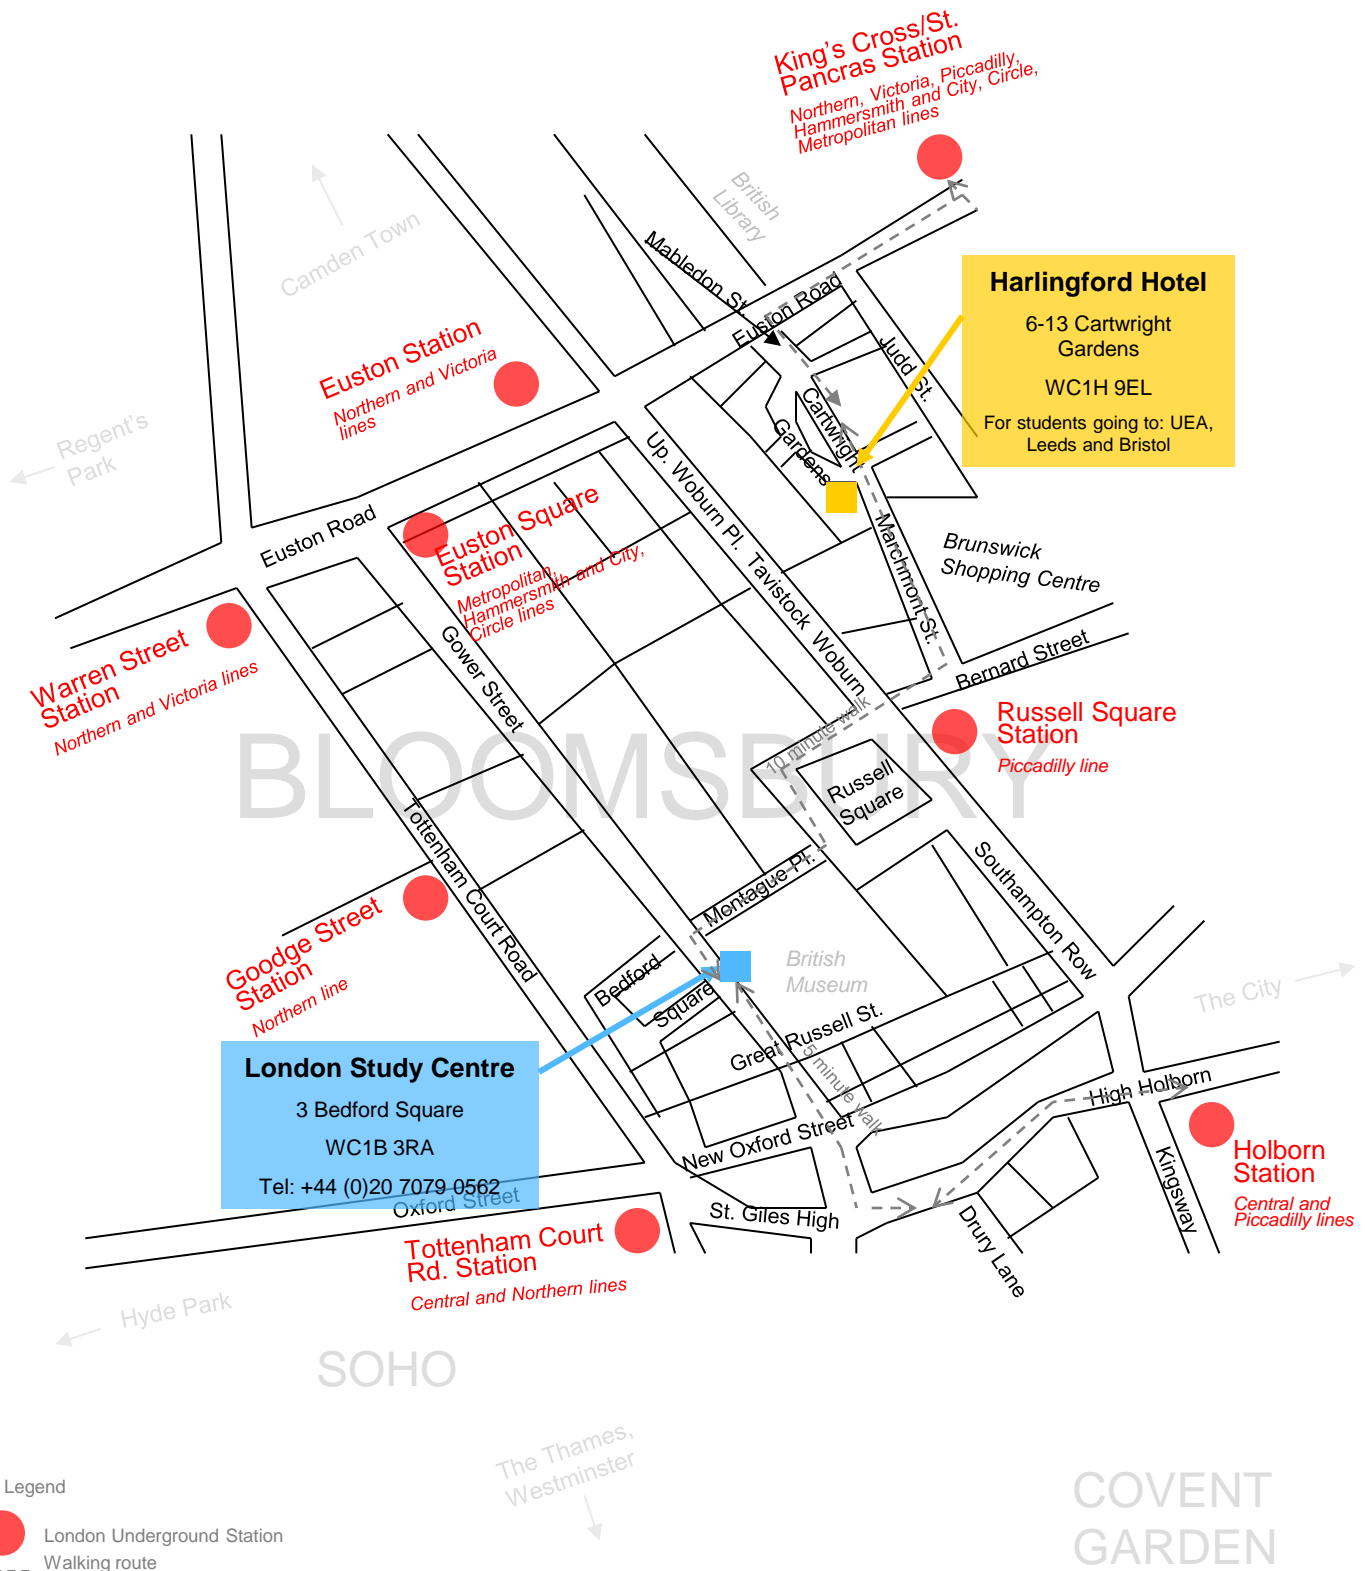

EAP London Orientation Map – Spring 2014

London Study Centre (LSC) is a 5 minute walk from Tottenham Court Road station, and a 10 minute walk from Russell Square, Holborn and Goodge Street stations.

LSE High Holborn Residence is a 5 minute walk from LSC and Harlingford Hotel is a 10 minute walk.