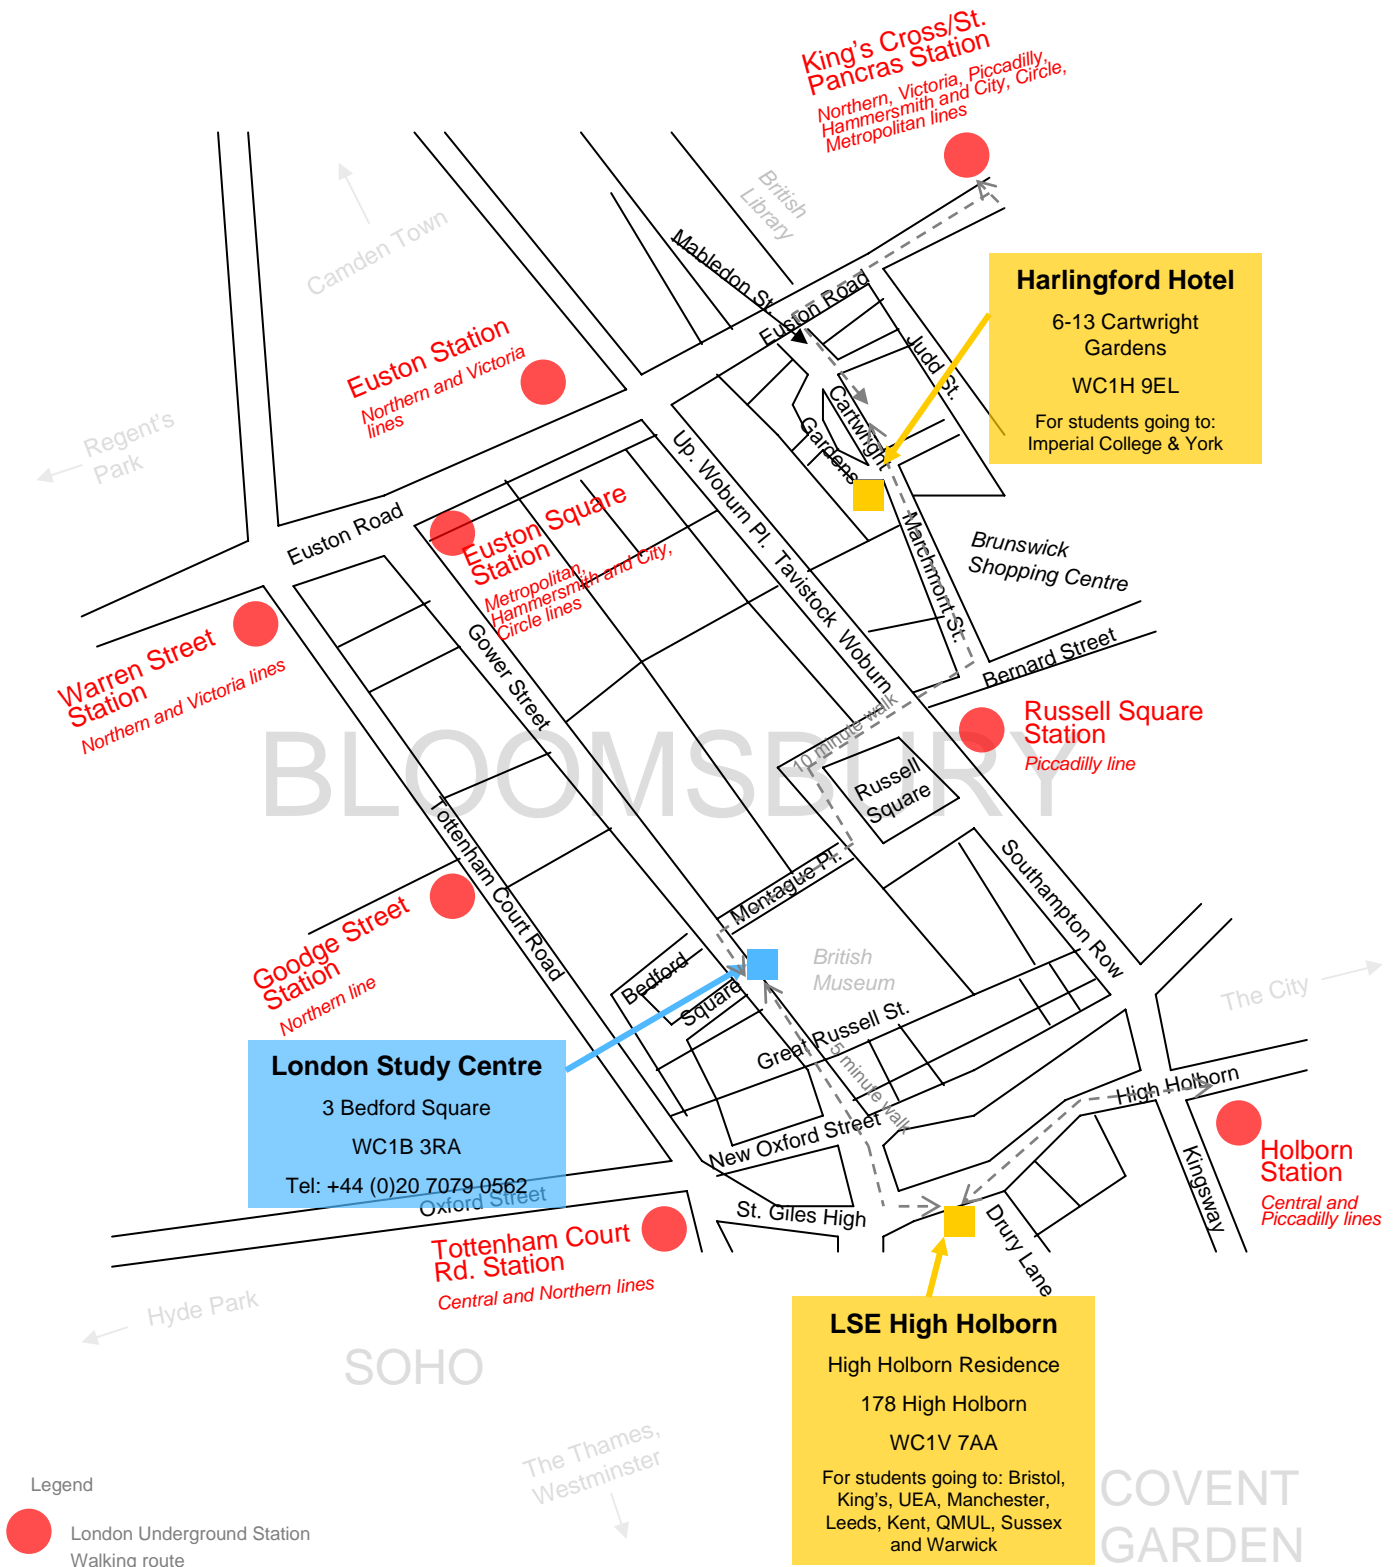

EAP London Orientation Map – Fall 2013

London Study Centre (LSC) is a 5 minute walk from Tottenham Court Road station, and a 10 minute walk from Russell Square, Holborn and Goodge Street stations.

LSE High Holborn Residence is a 5 minute walk from LSC and Harlingford Hotel is a 10 minute walk.